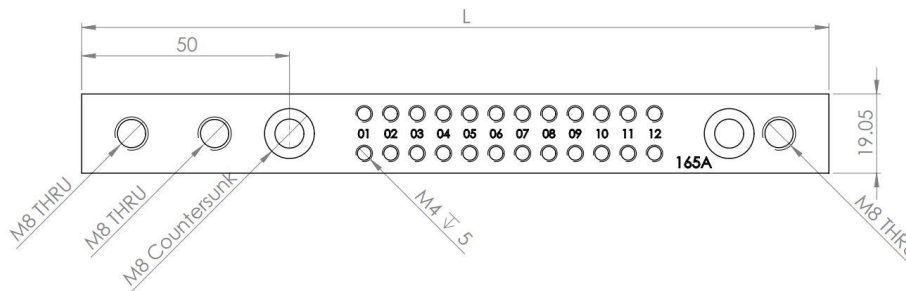

Teubels – Earth Neutral Busbars – 165A Double Screw

Part Number – 39312D, 39324D, 39336D, 39348D, 39360D, 39372D

BUSBAR SIZING

Part Number	Length (L) (mm)	Terminals
39312D	176	12 way
39324D	252	24 way
39336D	328	36 way
39348D	404	48 way
39360D	481	60 way
39372D	557	72 way

DIMENSIONS

Note: All Dimensions are in mm.

Trical – New Zealand
P: +64 9 527 0072
F: +64 9 527 0073
www.trical.co.nz

Refer to your group buying office, Trical Sales Representative or
Trical Sales Office for pricing.

Please note: specifications are subject to change without prior notice.