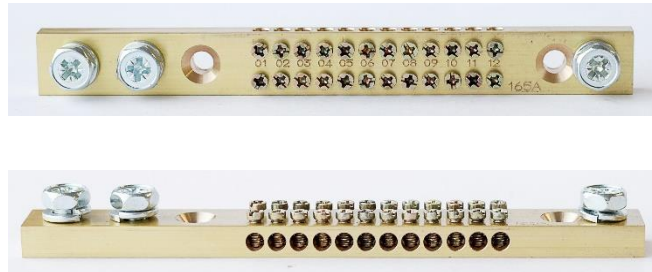

# Teubels – Earth Neutral Busbars – 165A Single Screw

Part Number – 39312S, 39324S, 39336S, 39348S, 39360S, 39372S

Part Number	39312S, 39324S, 39336S, 39348S, 39360S, 39372S
Description	Earth neutral busbar
Material	Brass
Pitch	7.35mm
Number of terminals	12 way 24 way 36 way 48 way 60 way 72 way
Compliance	AS/NZS 5112:2015

# Teubels – Earth Neutral Busbars – 165A Single Screw

Part Number – 39312S, 39324S, 39336S, 39348S, 39360S, 39372S

# Teubels – Earth Neutral Busbars – 165A Double Screw

Part Number – 39312D, 39324D, 39336D, 39348D, 39360D, 39372D

Part Number	39312D, 39324D, 39336D, 39348D, 39360D, 39372D
Description	Earth neutral busbar
Material	Brass
Pitch	7.35mm
Number of terminals	12 way 24 way 36 way 48 way 60 way 72 way
Compliance	AS/NZS 5112:2015