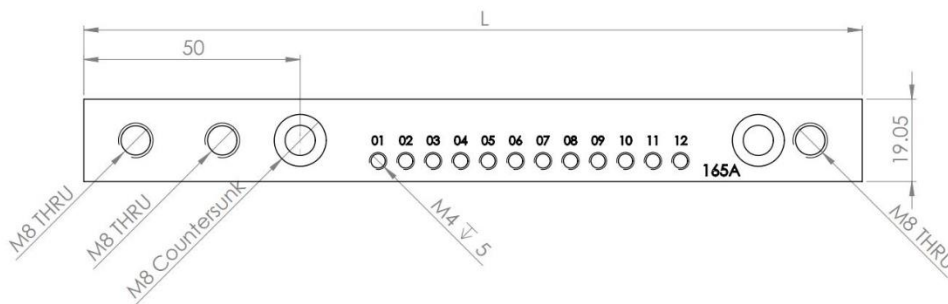

Teubels – Earth Neutral Busbars – 165A Single Screw

Part Number – 39312S, 39324S, 39336S, 39348S, 39360S, 39372S

BUSBAR SIZING

Part Number	Length (L) (mm)	Terminals
39312S	176	12 way
39324S	252	24 way
39336S	328	36 way
39348S	404	48 way
39360S	481	60 way
39372S	557	72 way

DIMENSIONS

Note: All Dimensions are in mm.

Trical – New Zealand
P: +64 9 527 0072
F: +64 9 527 0073
www.trical.co.nz

Refer to your group buying office, Trical Sales Representative or
Trical Sales Office for pricing.

Please note: specifications are subject to change without prior notice.