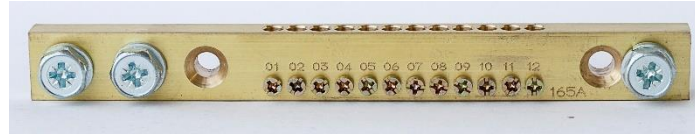

# Teubels – Earth Neutral Busbars – 165A Single Screw

Part Number – 39312S, 39324S, 39336S, 39348S, 39360S, 39372S

Part Number	39312S, 39324S, 39336S, 39348S, 39360S, 39372S
Description	Earth neutral busbar
Material	Brass
Pitch	7.35mm
Number of terminals	12 way 24 way 36 way 48 way 60 way 72 way
Compliance	AS/NZS 5112:2015

# Teubels – Earth Neutral Busbars – 165A Single Screw

Part Number – 39312S, 39324S, 39336S, 39348S, 39360S, 39372S

# Teubels – Earth Neutral Busbars – 165A Double Screw

Part Number – 39312D, 39324D, 39336D, 39348D, 39360D, 39372D

Part Number	39312D, 39324D, 39336D, 39348D, 39360D, 39372D
Description	Earth neutral busbar
Material	Brass
Pitch	7.35mm
Number of terminals	12 way 24 way 36 way 48 way 60 way 72 way
Compliance	AS/NZS 5112:2015